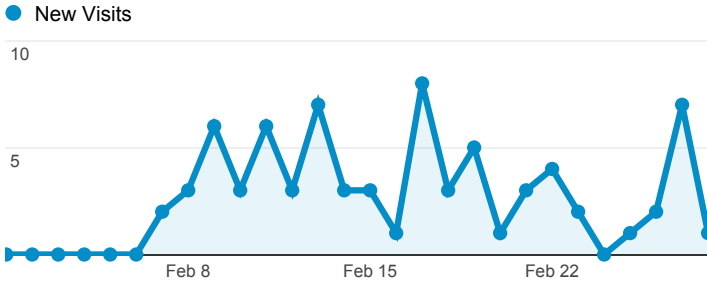

Dashboard personale

Feb 1, 2013 - Feb 28, 2013

New visits

New Visitors

AVG visit time and Pages/visits

Source of visitors on the map

Visits by Browser

| Browser | Visits |
|-------------------|--------|
| Firefox | 36 |
| Chrome | 27 |
| Safari | 15 |
| Internet Explorer | 6 |
| Opera Mini | 2 |
| Opera | 1 |

Bounce Rate

Number of mobile users and avg time on the page

| Mobile Device Model | Visits | Time on Page |
|---------------------|--------|--------------|
| iPad | 5 | 00:04:20 |
| iPhone | 2 | 00:00:00 |
| GT-I9300 | 1 | 00:00:00 |