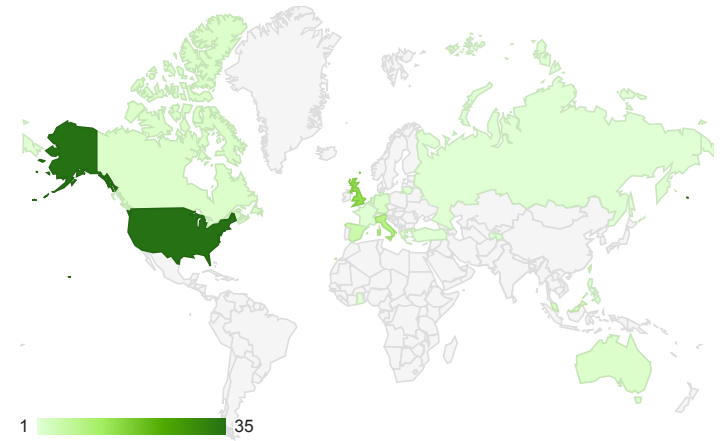

Dashboard personale

Feb 1, 2013 - Feb 28, 2013

New visits

New Visitors

AVG visit time and Pages/visits

Source of visitors on the map

Visits by Browser

| Browser | Visits |
|-------------------|--------|
| Firefox | 36 |
| Chrome | 27 |
| Safari | 15 |
| Internet Explorer | 6 |
| Opera Mini | 2 |
| Opera | 1 |