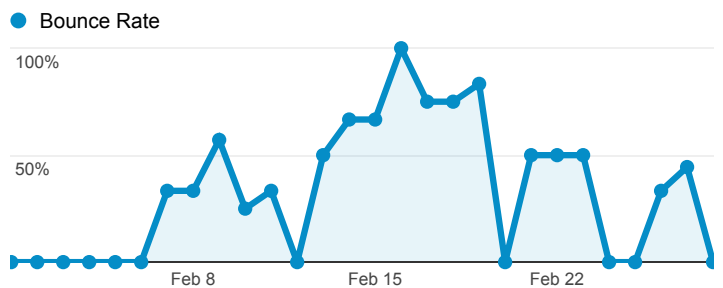

Dashboard personale

Feb 1, 2013 - Feb 28, 2013

New visits

New Visitors

AVG visit time and Pages/visits

Source of visitors on the map

Visits by Browser

| Browser | Visits |
|-------------------|--------|
| Firefox | 36 |
| Chrome | 27 |
| Safari | 15 |
| Internet Explorer | 6 |
| Opera Mini | 2 |
| Opera | 1 |

Bounce Rate

Number of mobile users and avg time on the page

| Mobile Device Model | Visits | Time on Page |
|---------------------|--------|--------------|
| iPad | 5 | 00:04:20 |
| iPhone | 2 | 00:00:00 |
| GT-I9300 | 1 | 00:00:00 |