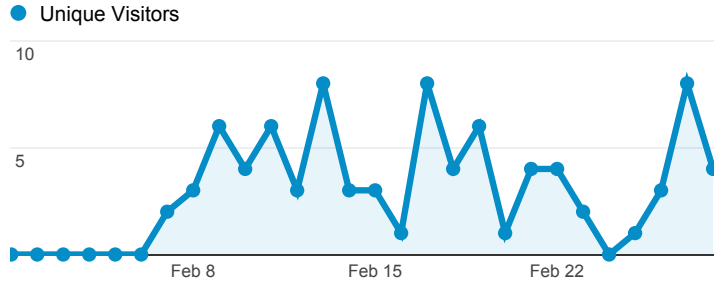

Dashboard personale

Feb 1, 2013 - Feb 28, 2013

New visits

New Visitors

AVG visit time and Pages/visits

Source of visitors on the map

Visits by Browser

| Browser | Visits |
|-------------------|--------|
| Firefox | 36 |
| Chrome | 27 |
| Safari | 15 |
| Internet Explorer | 6 |
| Opera Mini | 2 |
| Opera | 1 |

Bounce Rate

Number of mobile users and avg time on the page

| Mobile Device Model | Visits | Time on Page |
|---------------------|--------|--------------|
| iPad | 5 | 00:04:20 |
| iPhone | 2 | 00:00:00 |
| GT-I9300 | 1 | 00:00:00 |