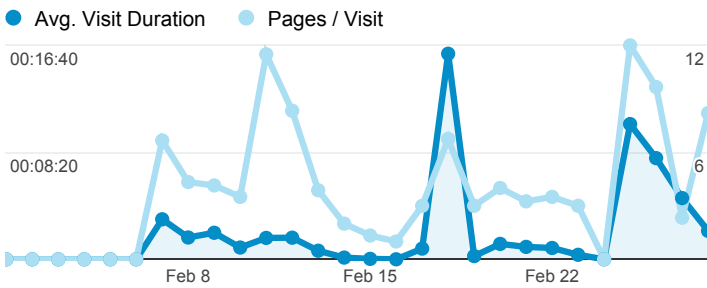

Dashboard personale

Feb 1, 2013 - Feb 28, 2013

New visits

New Visitors

AVG visit time and Pages/visits

Source of visitors on the map

Visits by Browser

| Browser | Visits |
|-------------------|--------|
| Firefox | 36 |
| Chrome | 27 |
| Safari | 15 |
| Internet Explorer | 6 |
| Opera Mini | 2 |
| Opera | 1 |

Bounce Rate

Number of mobile users and avg time on the page

| Mobile Device Model | Visits | Time on Page |
|---------------------|--------|--------------|
| iPad | 5 | 00:04:20 |
| iPhone | 2 | 00:00:00 |
| GT-I9300 | 1 | 00:00:00 |