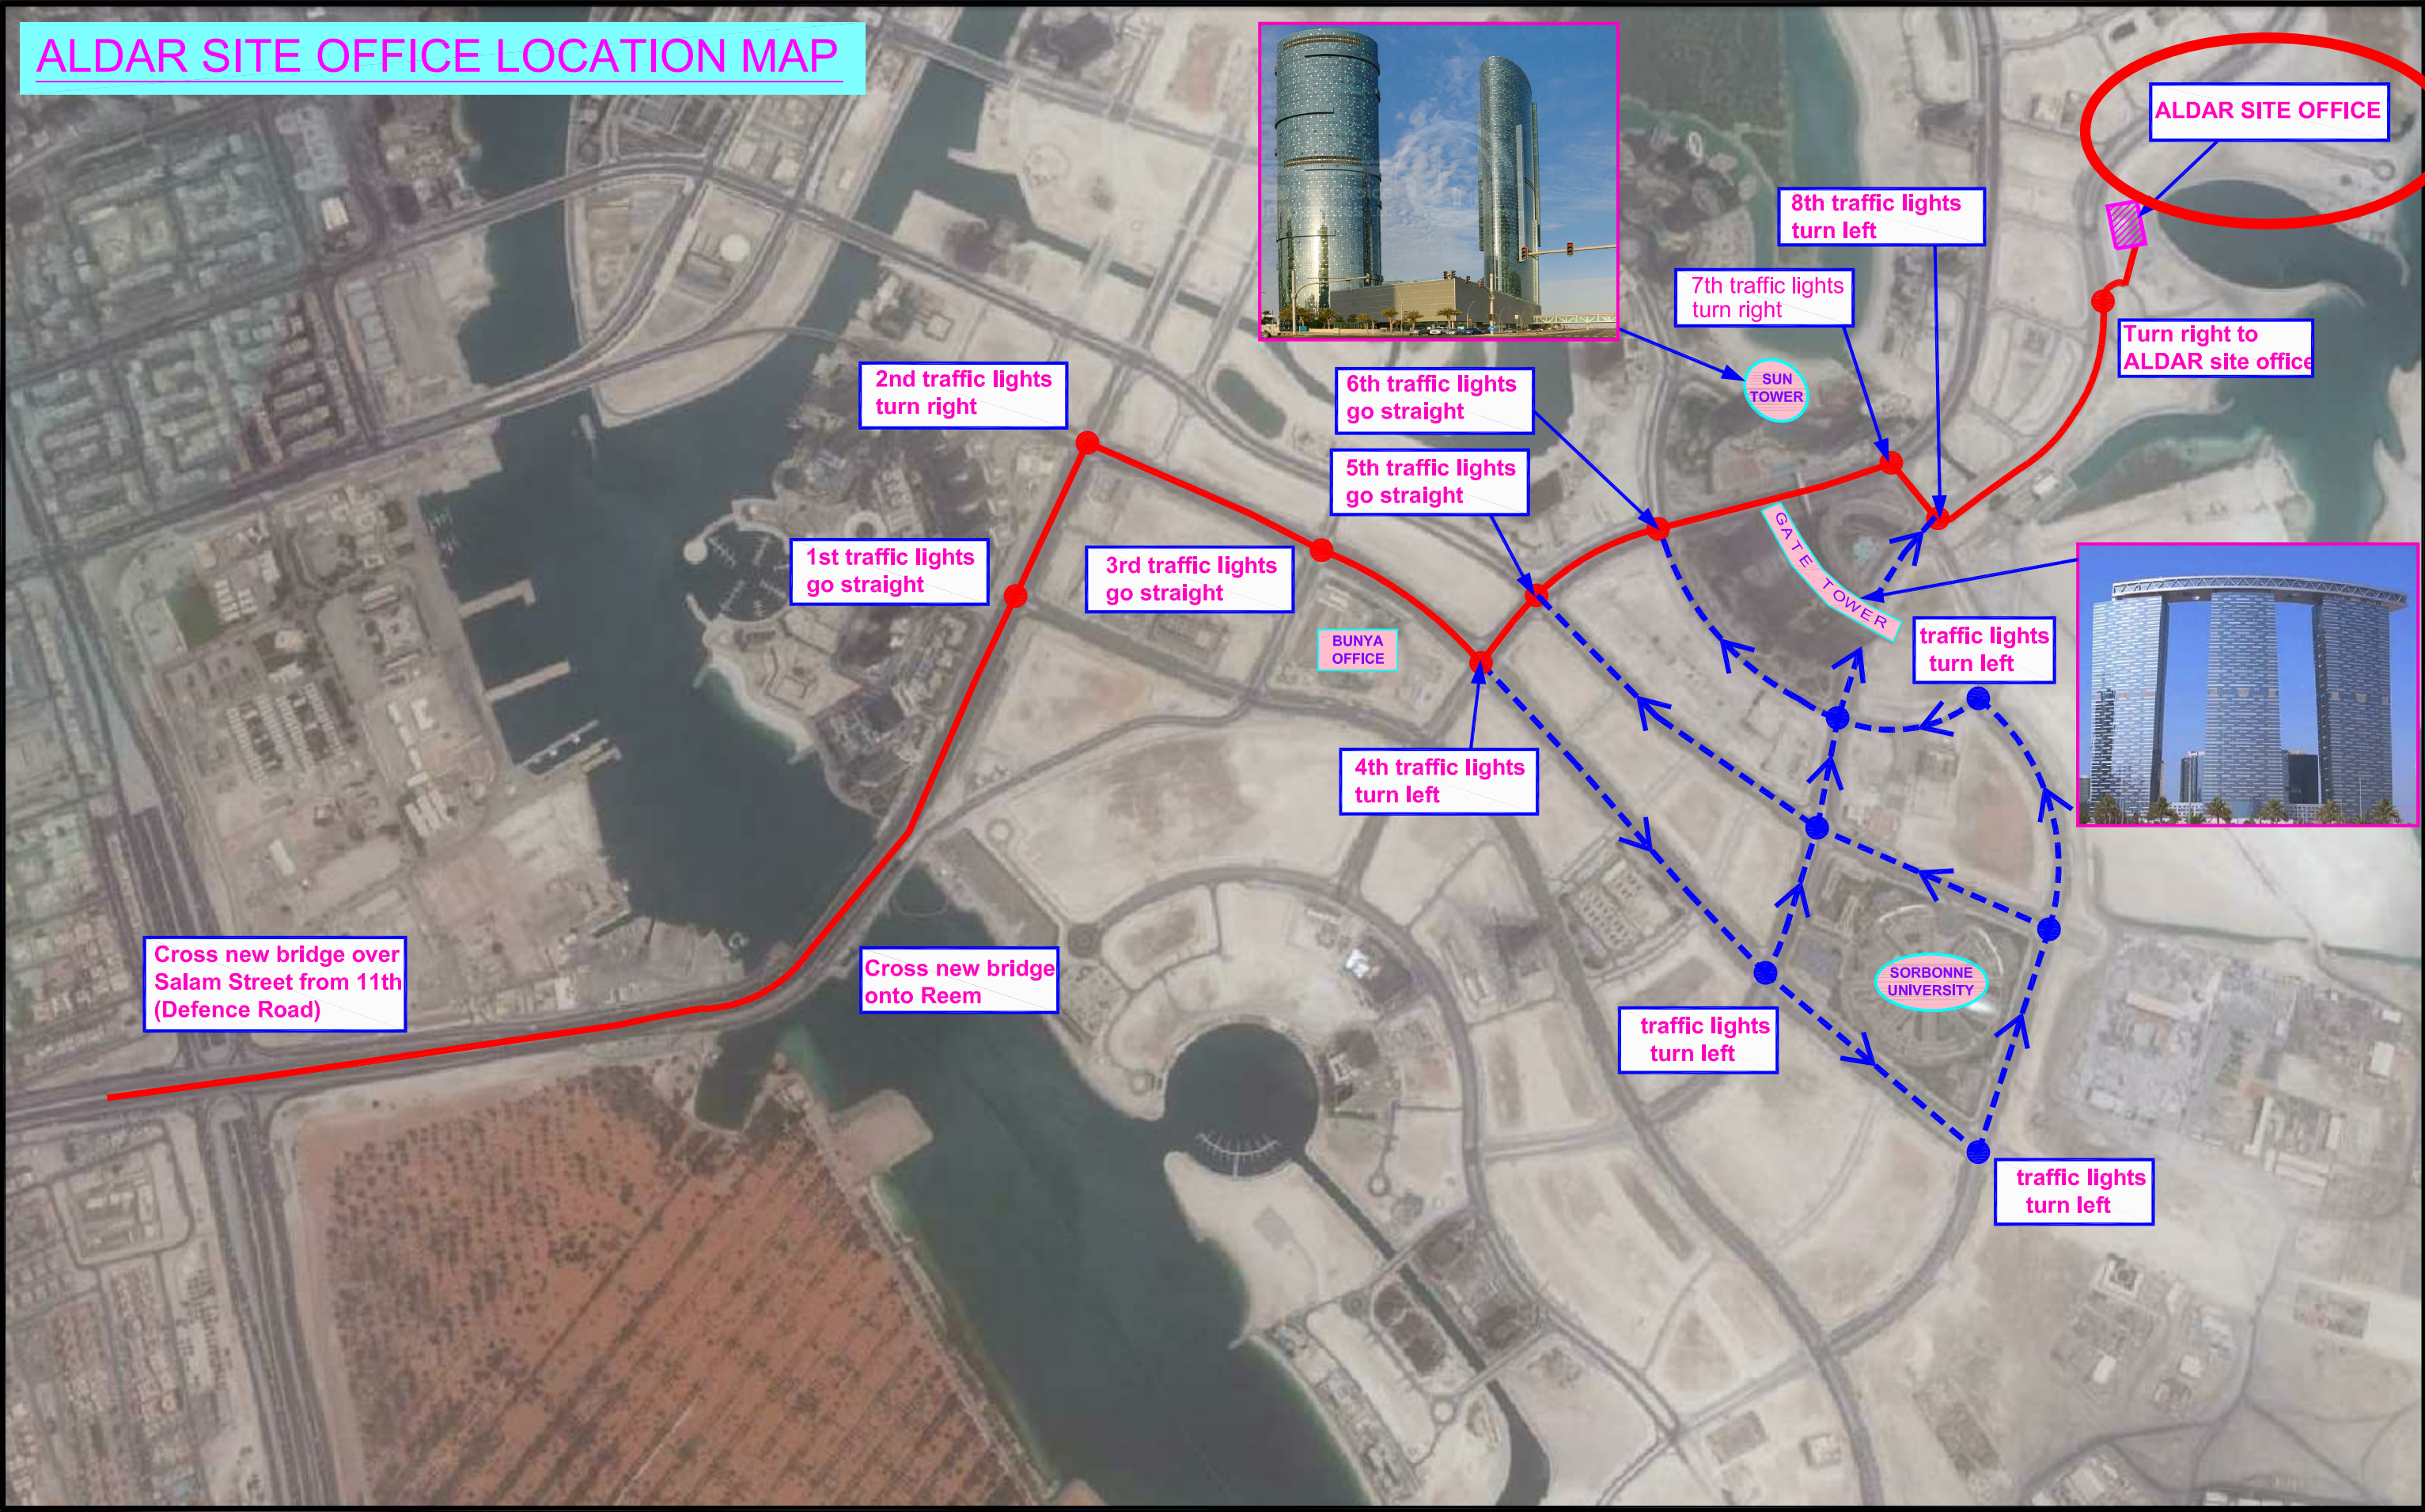

ALDAR SITE OFFICE LOCATION MAP

ALDAR SITE OFFICE

Turn right to ALDAR site office

8th traffic lights turn left

7th traffic lights turn right

6th traffic lights go straight

5th traffic lights go straight

3rd traffic lights go straight

1st traffic lights turn right

2nd traffic lights turn right

4th traffic lights turn left

traffic lights turn left

traffic lights turn left

traffic lights turn left

Cross new bridge over Salam Street from 11th (Defence Road)

Cross new bridge onto Reem

BUNYA OFFICE

GATE TOWER

SORBONNE UNIVERSITY

SUN TOWER