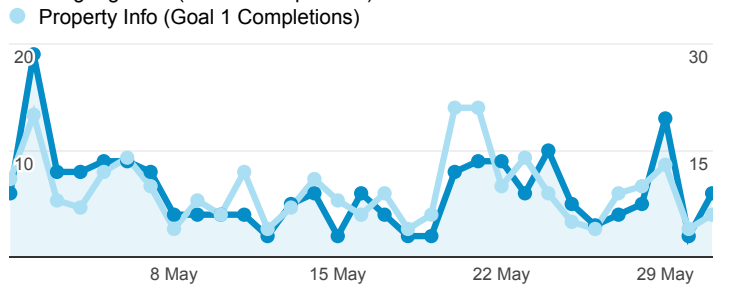

iPhone	22	00:00:34
(not set)	11	00:04:09
GT-E2200	2	00:00:00
GT-P3110	2	00:00:07
GT-S5830	2	00:05:33
SGH-T679	2	00:00:03
9810	1	00:00:00
F120L	1	00:00:00
GT-E2222	1	00:00:00